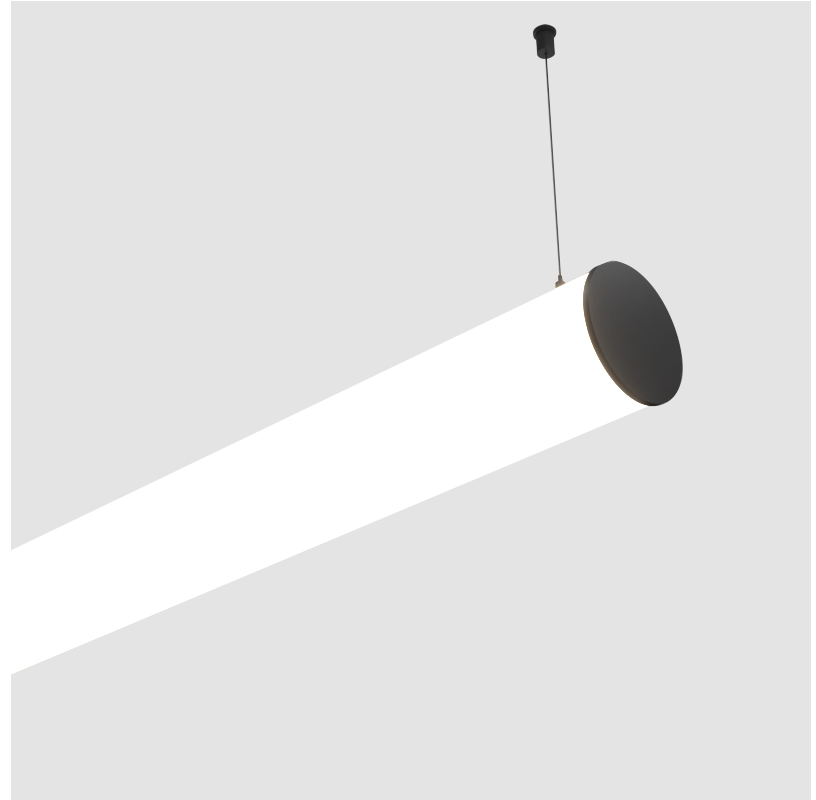

PROJECT	_____
TYPE	_____
SPECIFIER	_____
QUANTITY	_____
DATE	_____

BUNGA SUSPENSION

A3BU-SUS-SYS

base number

1. To build a product code in our configurator select the specify button on the base model # product page
2. To build a manual product code on this datasheet choose from the options listed below in blue font and add the suffix to the base model #

GENERAL

Series: Bunga
Brand: Prolicht
Division: Architectural
Mounting Type: Suspension
Mounting Location: Ceiling
Subcategory: Profile

PHYSICAL

Length (mm): Custom length
Length (in): Custom length
Fixture Finish: SSR / BKV / CWI / CRY / HAB / UFT / ITA / RUA / FTG / MYG / LOD / PUS / FRO / FUP / KIA / POP / BLS / SPG / MEY / GOH / GUM / CHC / COM / ABZ / JAG / OBR / MOS / ROR
Fixture Material: Aluminum
Upon Request: Printed Letters & Signs

ELECTRICAL

Lamp Type: LED (Zhaga Standard)
Dimming: 0-10V Dimming / Phase Dimming (120Vac Only)
Driver Included: Yes
Driver Location: Integrated
Driver Type: Constant Current - 120 / 277Vac
Driver Class: Class 2
Input Voltage (V): 120 - 277
Constant Current (MA): 350 / 100-125 / 350

LED

Lamp Life (hrs): 50000
Upon Request: Color Temperature RGB-W Tunable CRI (no minimum qty) price increase + longer lead time

OPTICAL

RATINGS AND CERTIFICATIONS

Certified By: Certified for North American Standards
IP rating: IP20